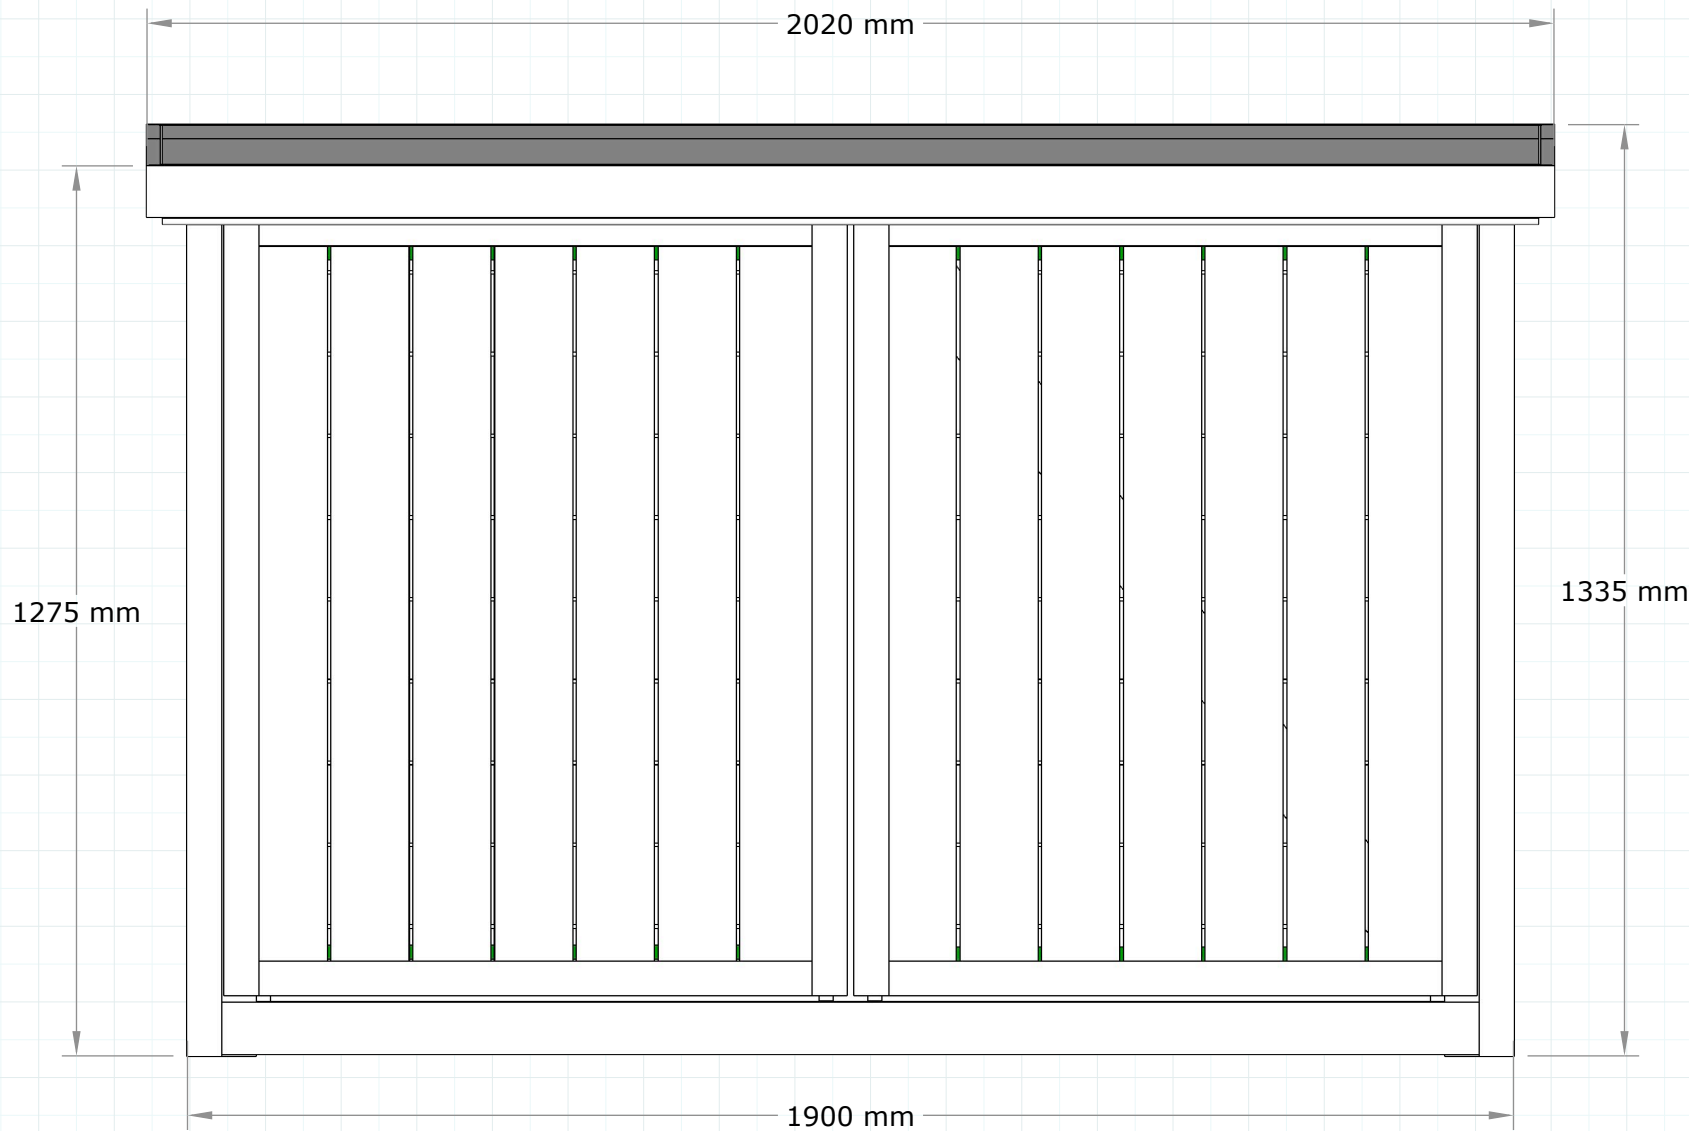

Site Location Plan

Appendix 1

North

103 Wantage Road, Wallingford OX10 0LT

Scale 1:1250

North

103 Wantage Road, Wallingford OX10 0LT

Scale 1:200