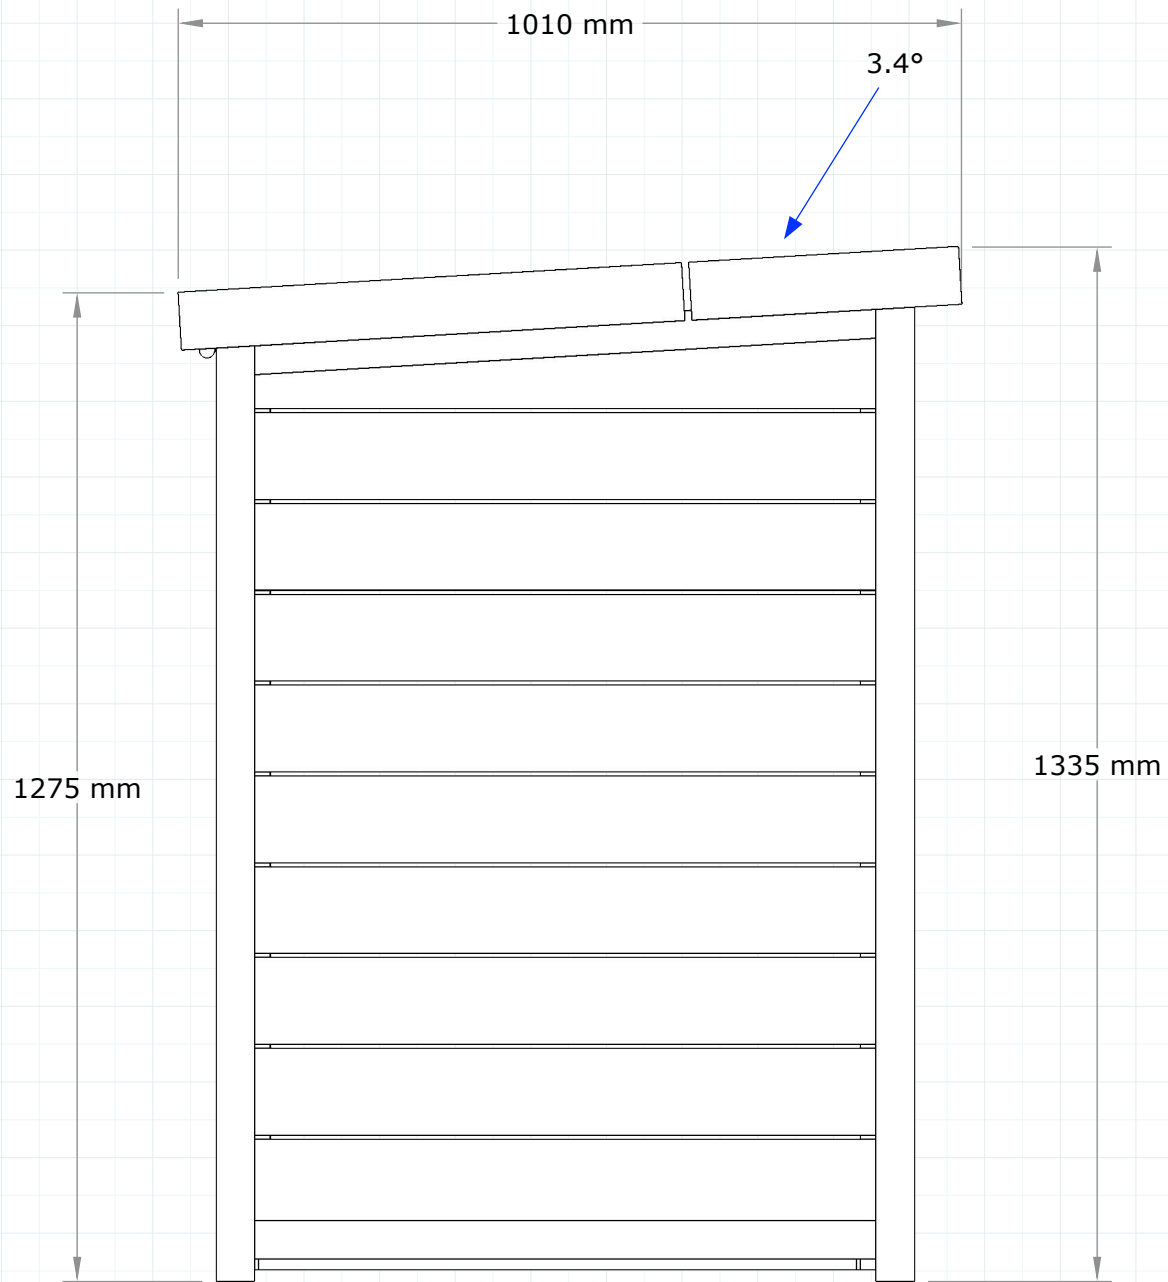

Site Location Plan

Appendix 1

North

103 Wantage Road, Wallingford OX10 0LT

Scale 1:1250

North

103 Wantage Road, Wallingford OX10 0LT

Scale 1:200